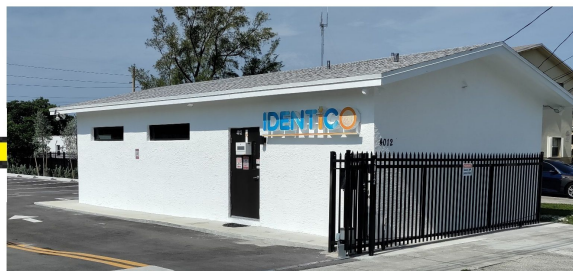

# DIRECTIONS TO IDENTICO

4012 SW 18<sup>th</sup> STREET  
WEST PARK, FL 33023

1. From I-95 take the exit for Pembroke Road (Exit 19) and head West

2. Drive 1 mile and turn left onto SW 40th Avenue heading south

3. Take the first right on SW 18 Street, and immediately look for a snow-white building.

1. From US-441/ State Road 7 turn onto Pembroke Road and head East

2. Drive 1.5 miles and turn right onto SW 40th Avenue heading South